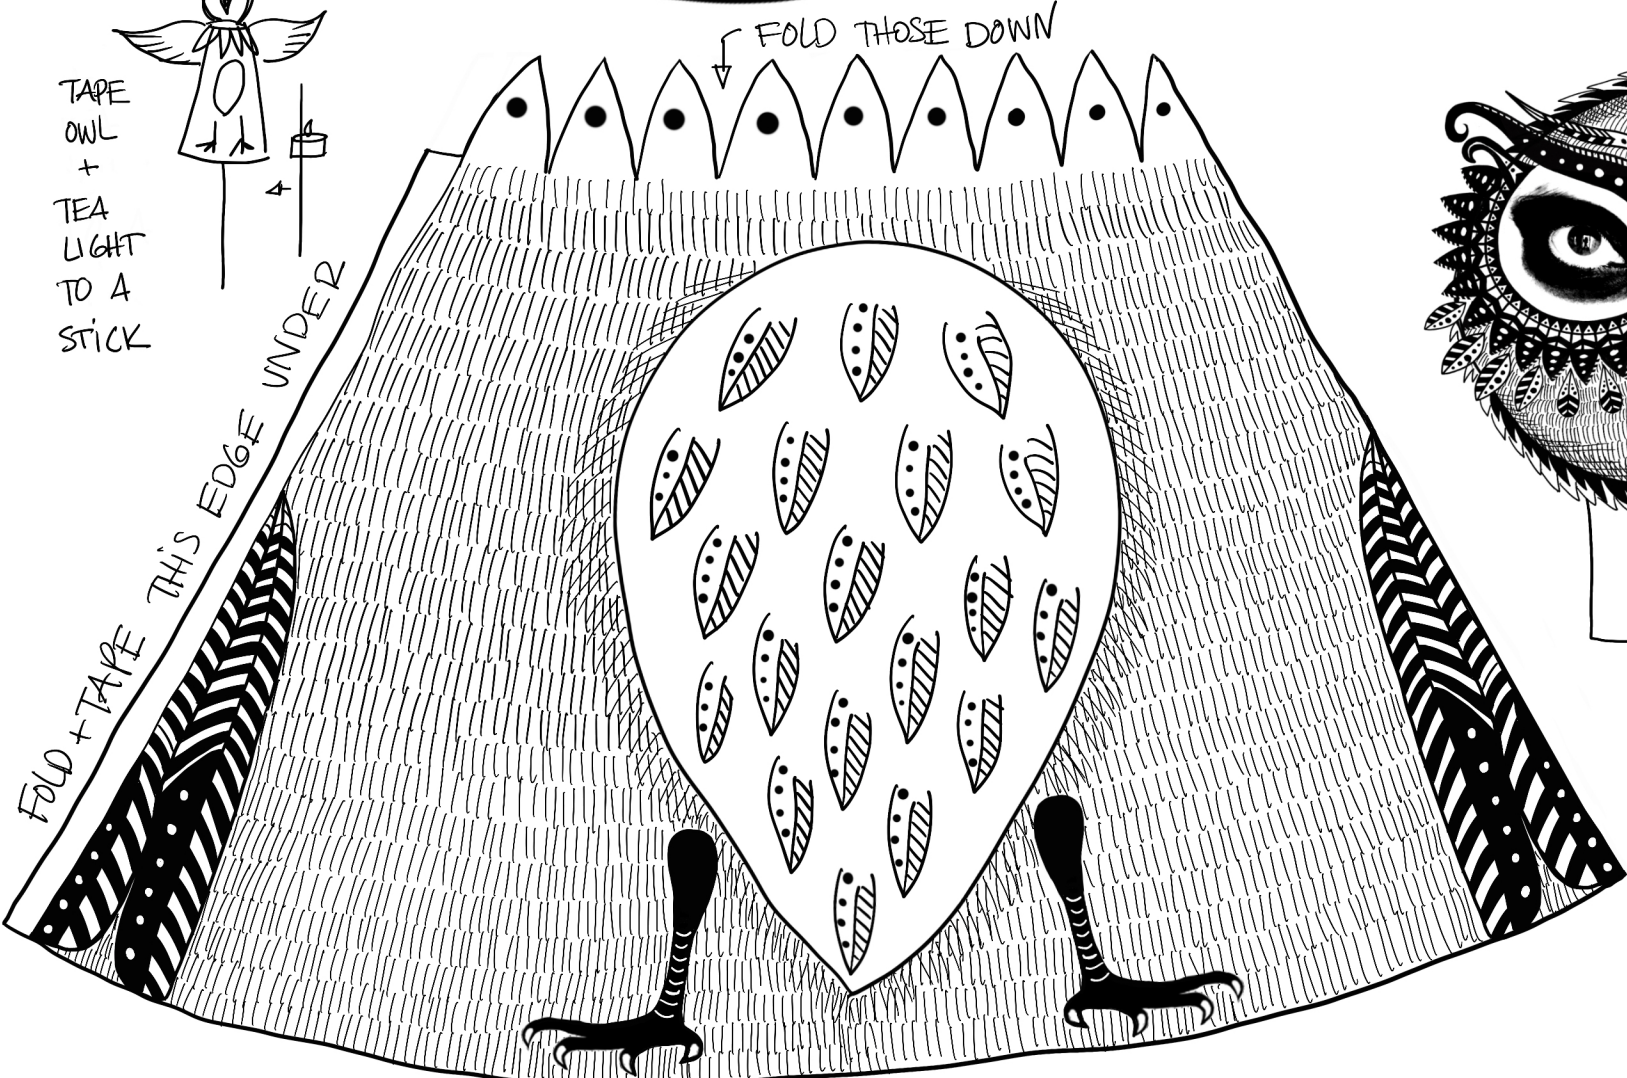

# LITTLE PICASSO OWL LANTERN

FOR DETAILS, USE AN EXACTO KNIFE TO CUT CHEST FEATHERS + A PIN FOR DOTS. CUT OUT + TAPE TOGETHER.

YOU COULD DRAW YOUR OWN OWL!

C. G. 2022